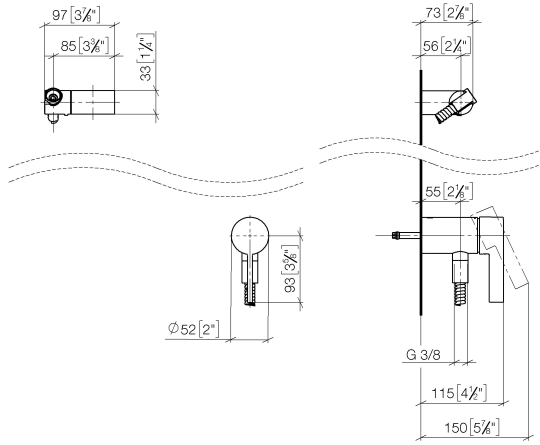

Concealed single-lever mixer with integrated shower connection with hand shower set without hand shower - Chrome

IMO

36 002 970

- metal shower hose 1750mm with integrated anti-twist protection
- This article does not include a hand shower!**
Intrinsic protection against back flow.

Concealed single-lever mixer with integrated shower connection with hand shower set without hand shower - Chrome

IMO

36 002 970
mm [inches]

Certificates

Belgaqua_21-025- WRAS_2011027. LGA_29928.
27_1.

36 002 970

Spare parts list

No.	Item Number	Name	Quantity used	Delivery time
1	28 060 970-00	Wall bracket swivel - Chrome	1	10
2	28 322 970-00	Metal shower hose 1/2" x 3/8" x 1750 mm - Chrome	1	2
3	36 050 970-00	Concealed single-lever mixer with integrated shower connection - Chrome	1	10