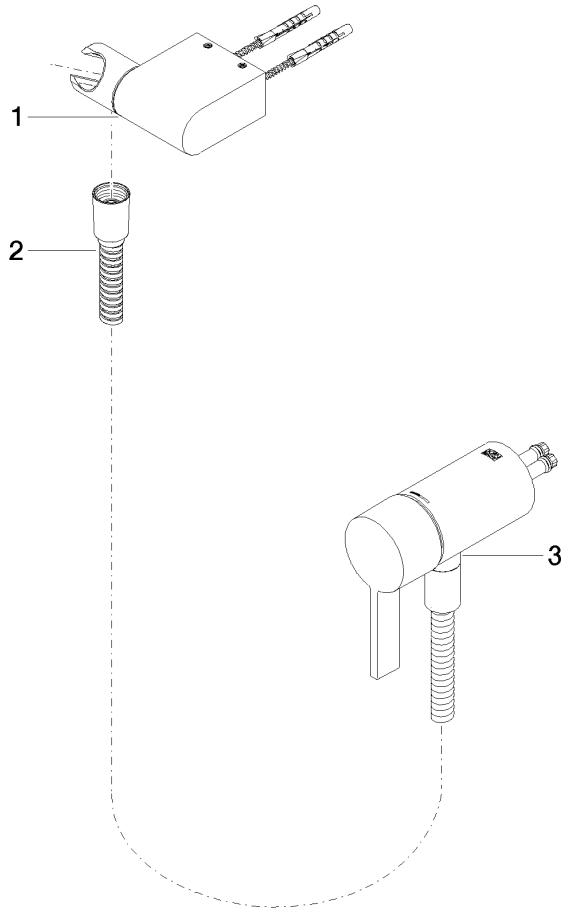

Concealed single-lever mixer with integrated shower connection with hand shower set without hand shower - Chrome

IMO

36 002 970

- metal shower hose 1750mm with integrated anti-twist protection
- This article does not include a hand shower!**
Intrinsic protection against back flow.

Concealed single-lever mixer with integrated shower connection with hand shower set without hand shower - Chrome

IMO

36 002 970
mm [inches]

Certificates

Belgaqua_21-025- WRAS_2011027. LGA_29928.
27_1.

36 002 970

Spare parts list

No.	Item Number	Name	Quantity used	Delivery time
1	28 060 970-00	Wall bracket swivel - Chrome	1	10
2	28 322 970-00	Metal shower hose 1/2" x 3/8" x 1750 mm - Chrome	1	2
3	36 050 970-00	Concealed single-lever mixer with integrated shower connection - Chrome	1	10